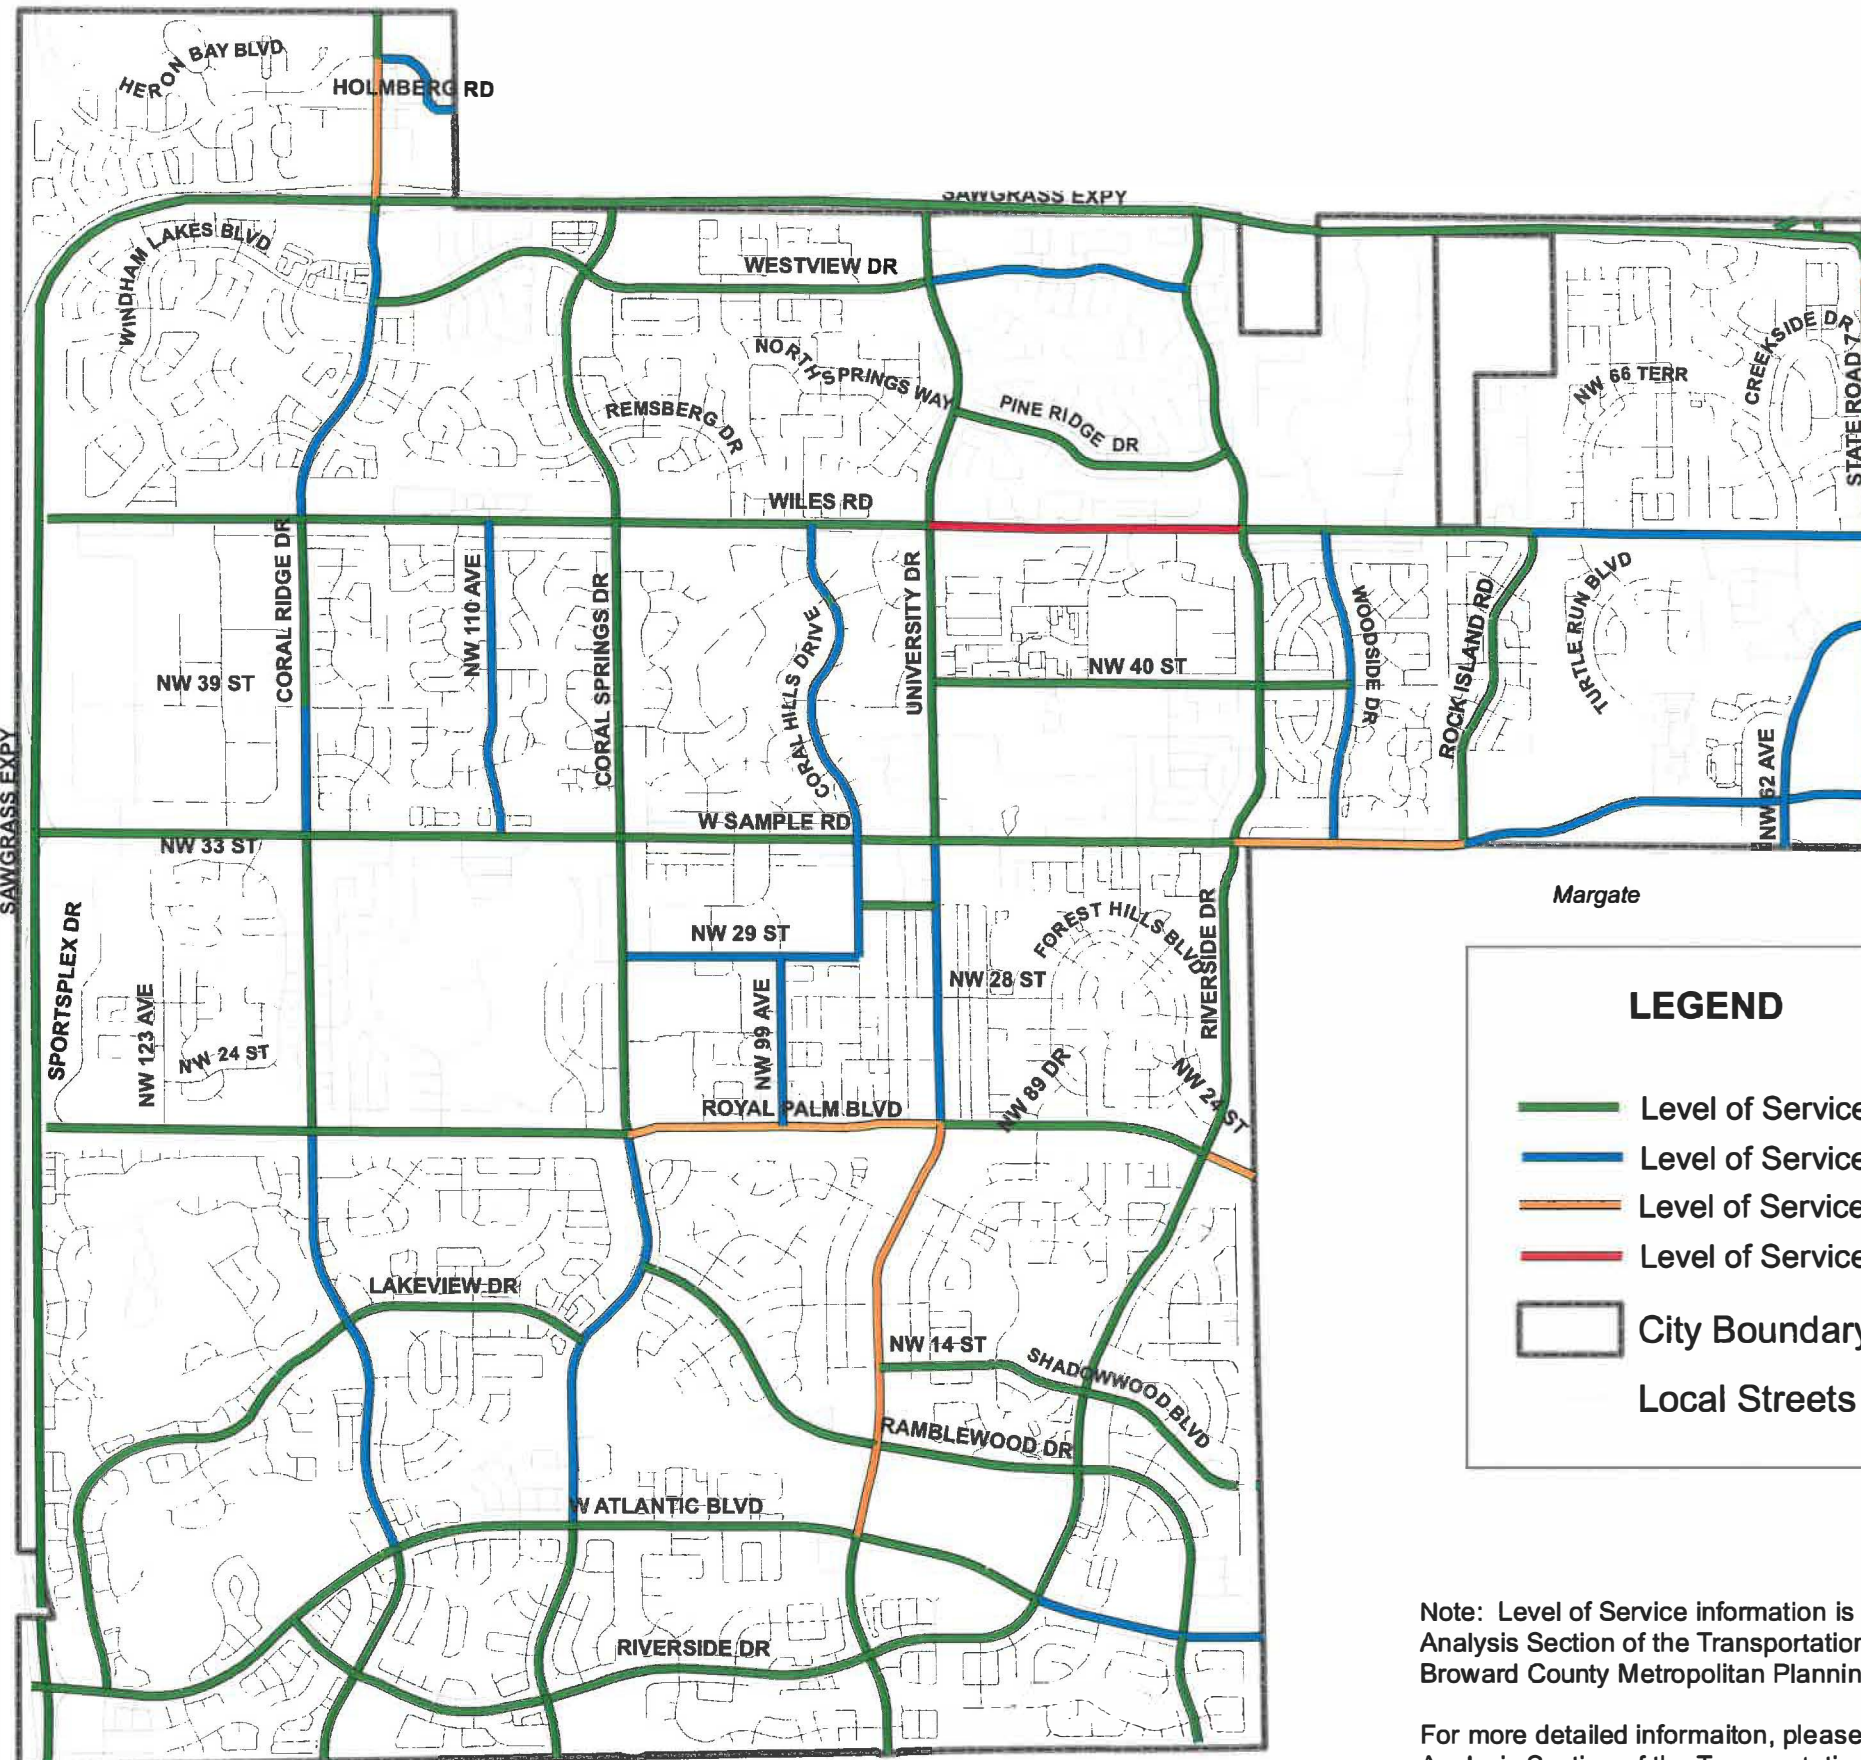

Parkland

Conservation Area

Margate

Coconut Creek

LEGEND

- Level of Service A - C
- Level of Service D
- Level of Service E
- Level of Service F
- City Boundary
- Local Streets

MAP 3-17

FUTURE PEAK HOUR LEVEL OF SERVICE 2040

Comprehensive Plan Map Series

Note: Level of Service information is provided in the Data and Analysis Section of the Transportation Element and is based on Broward County Metropolitan Planning Organization data.

For more detailed information, please refer to the Data and Analysis Section of the Transportation Element.

Tamarac

North Lauderdale

This map is for conceptual purposes only and should not be used for legal boundary determination.