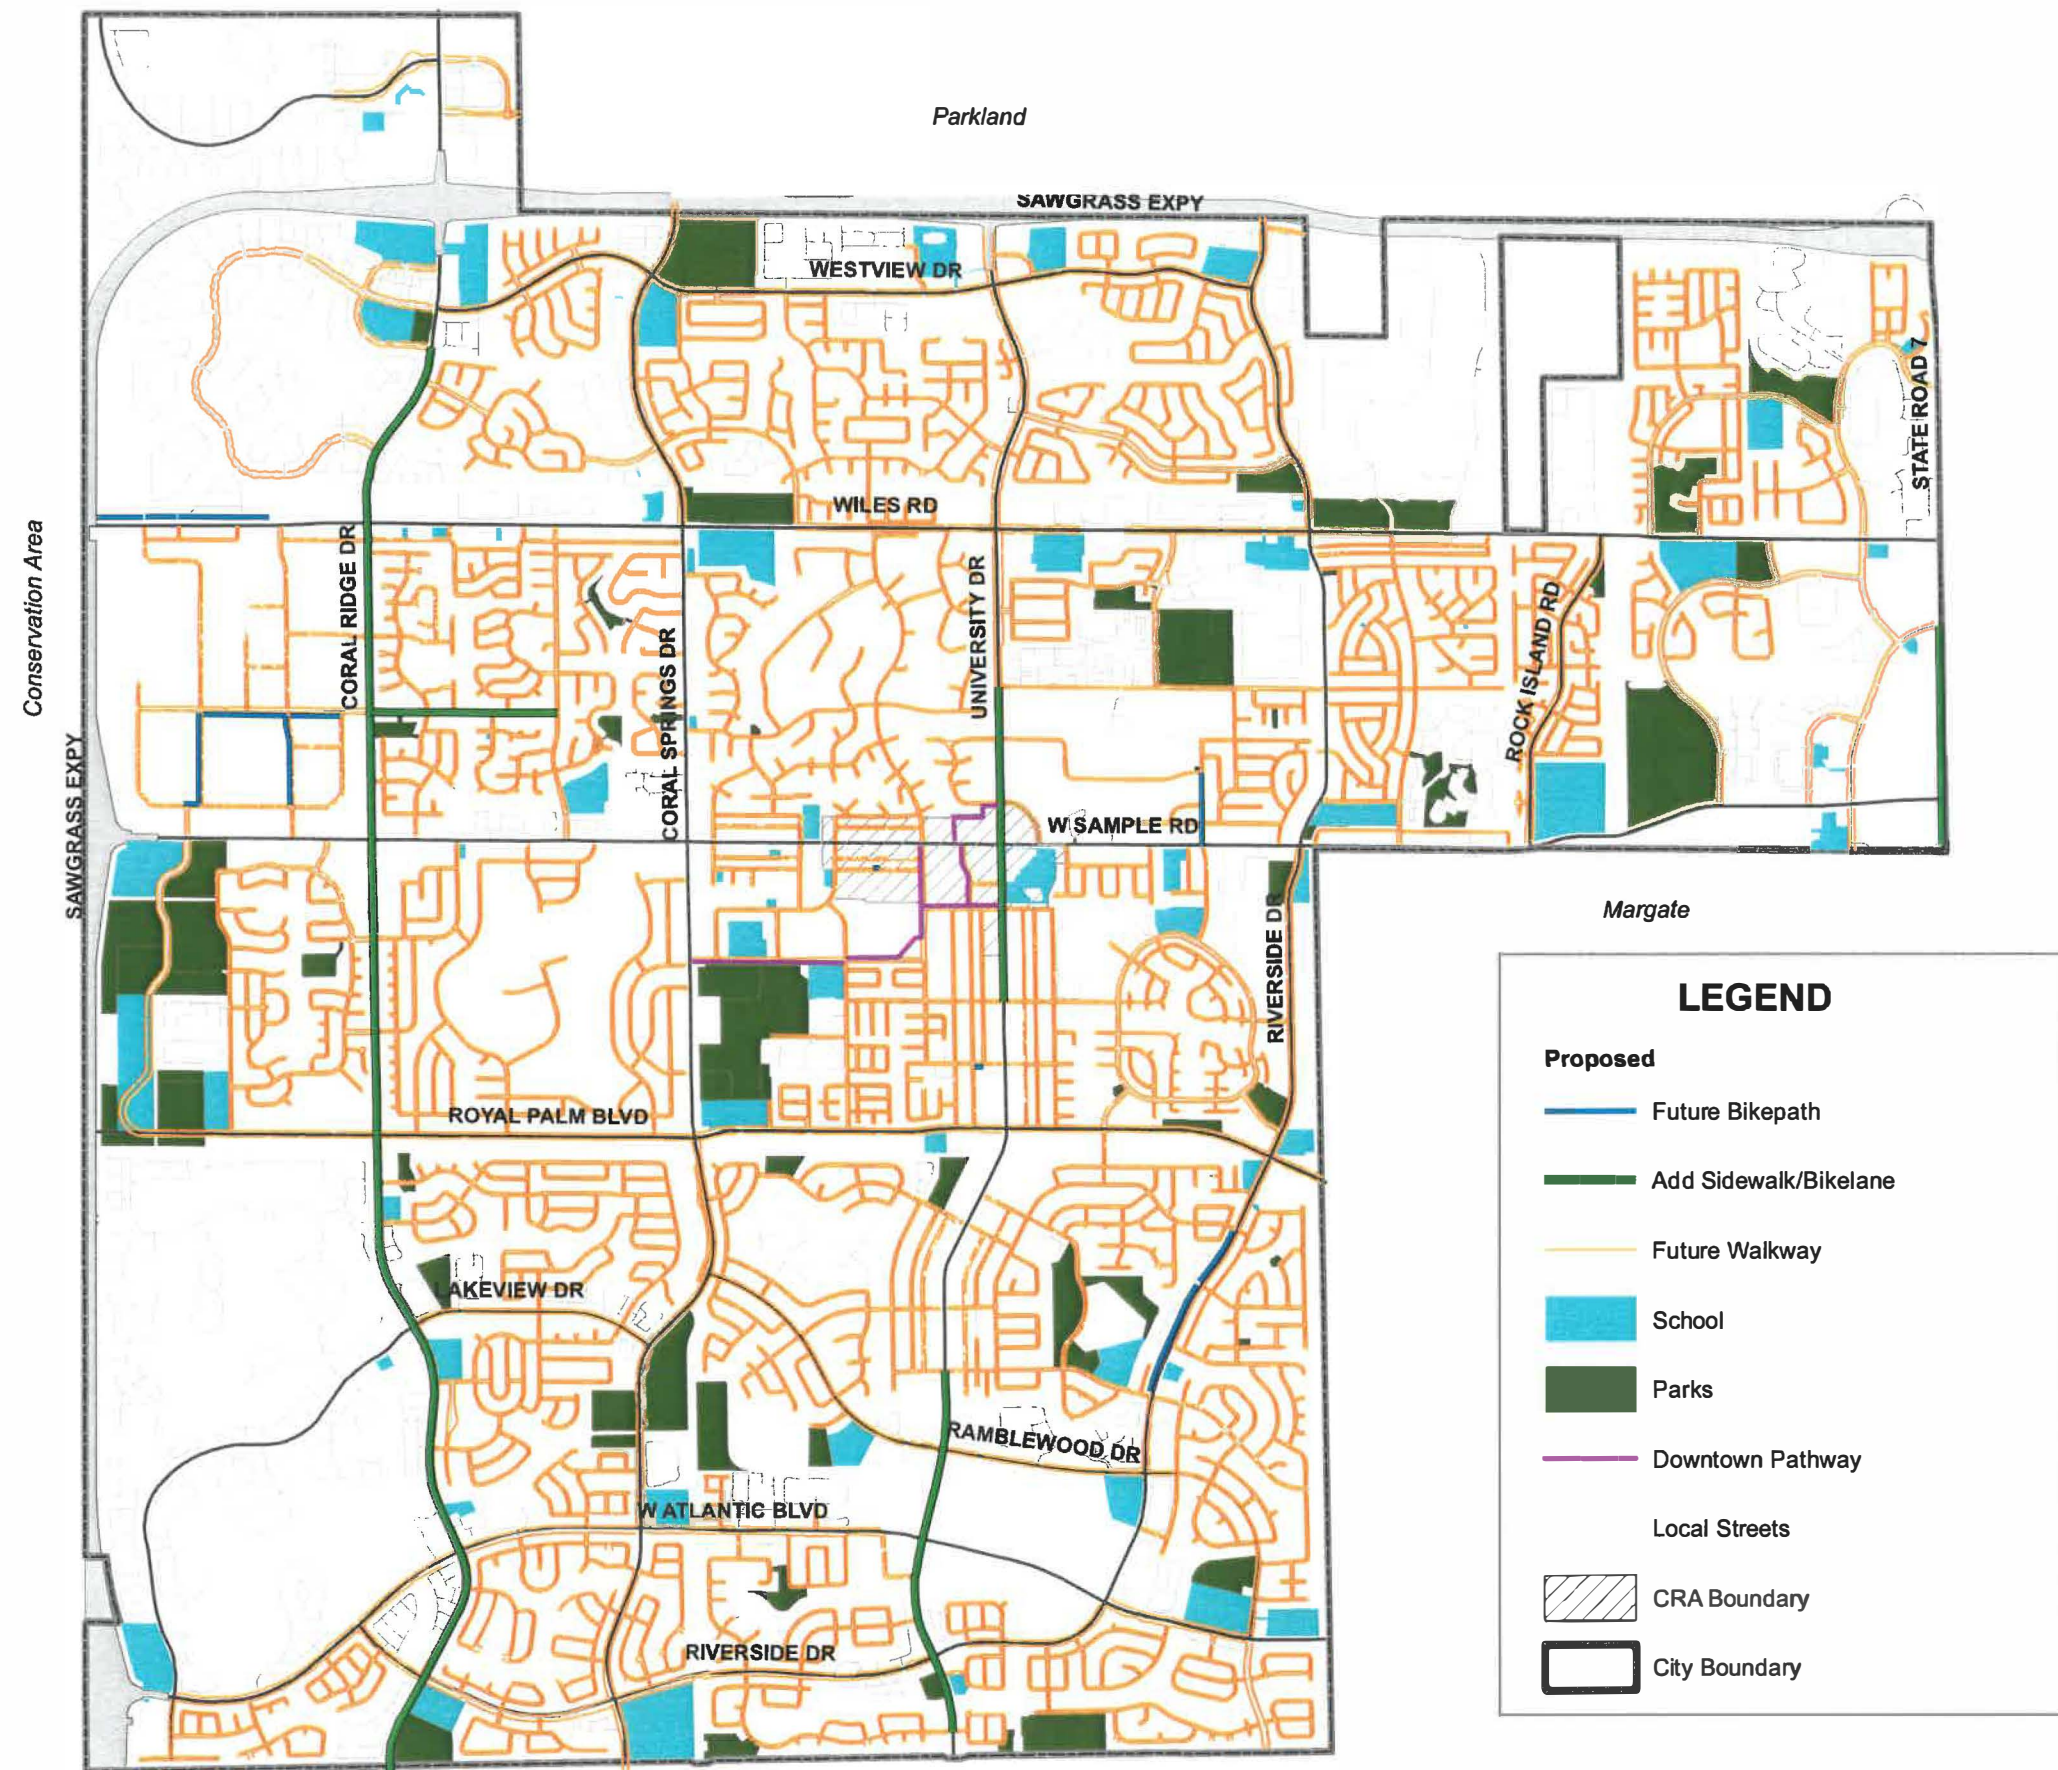

MAP 3-12

FUTURE BICYCLE AND PEDESTRIAN WAY

LEGEND

- Proposed**
 - Future Bikepath
 - Add Sidewalk/Bikelane
 - Future Walkway
- School
- Parks
- Downtown Pathway
- Local Streets
- CRA Boundary
- City Boundary

Comprehensive Plan
Map Series

Tamarac

North Lauderdale

This map is for conceptual purposes only and should not be used for legal boundary determination

8/11/2014