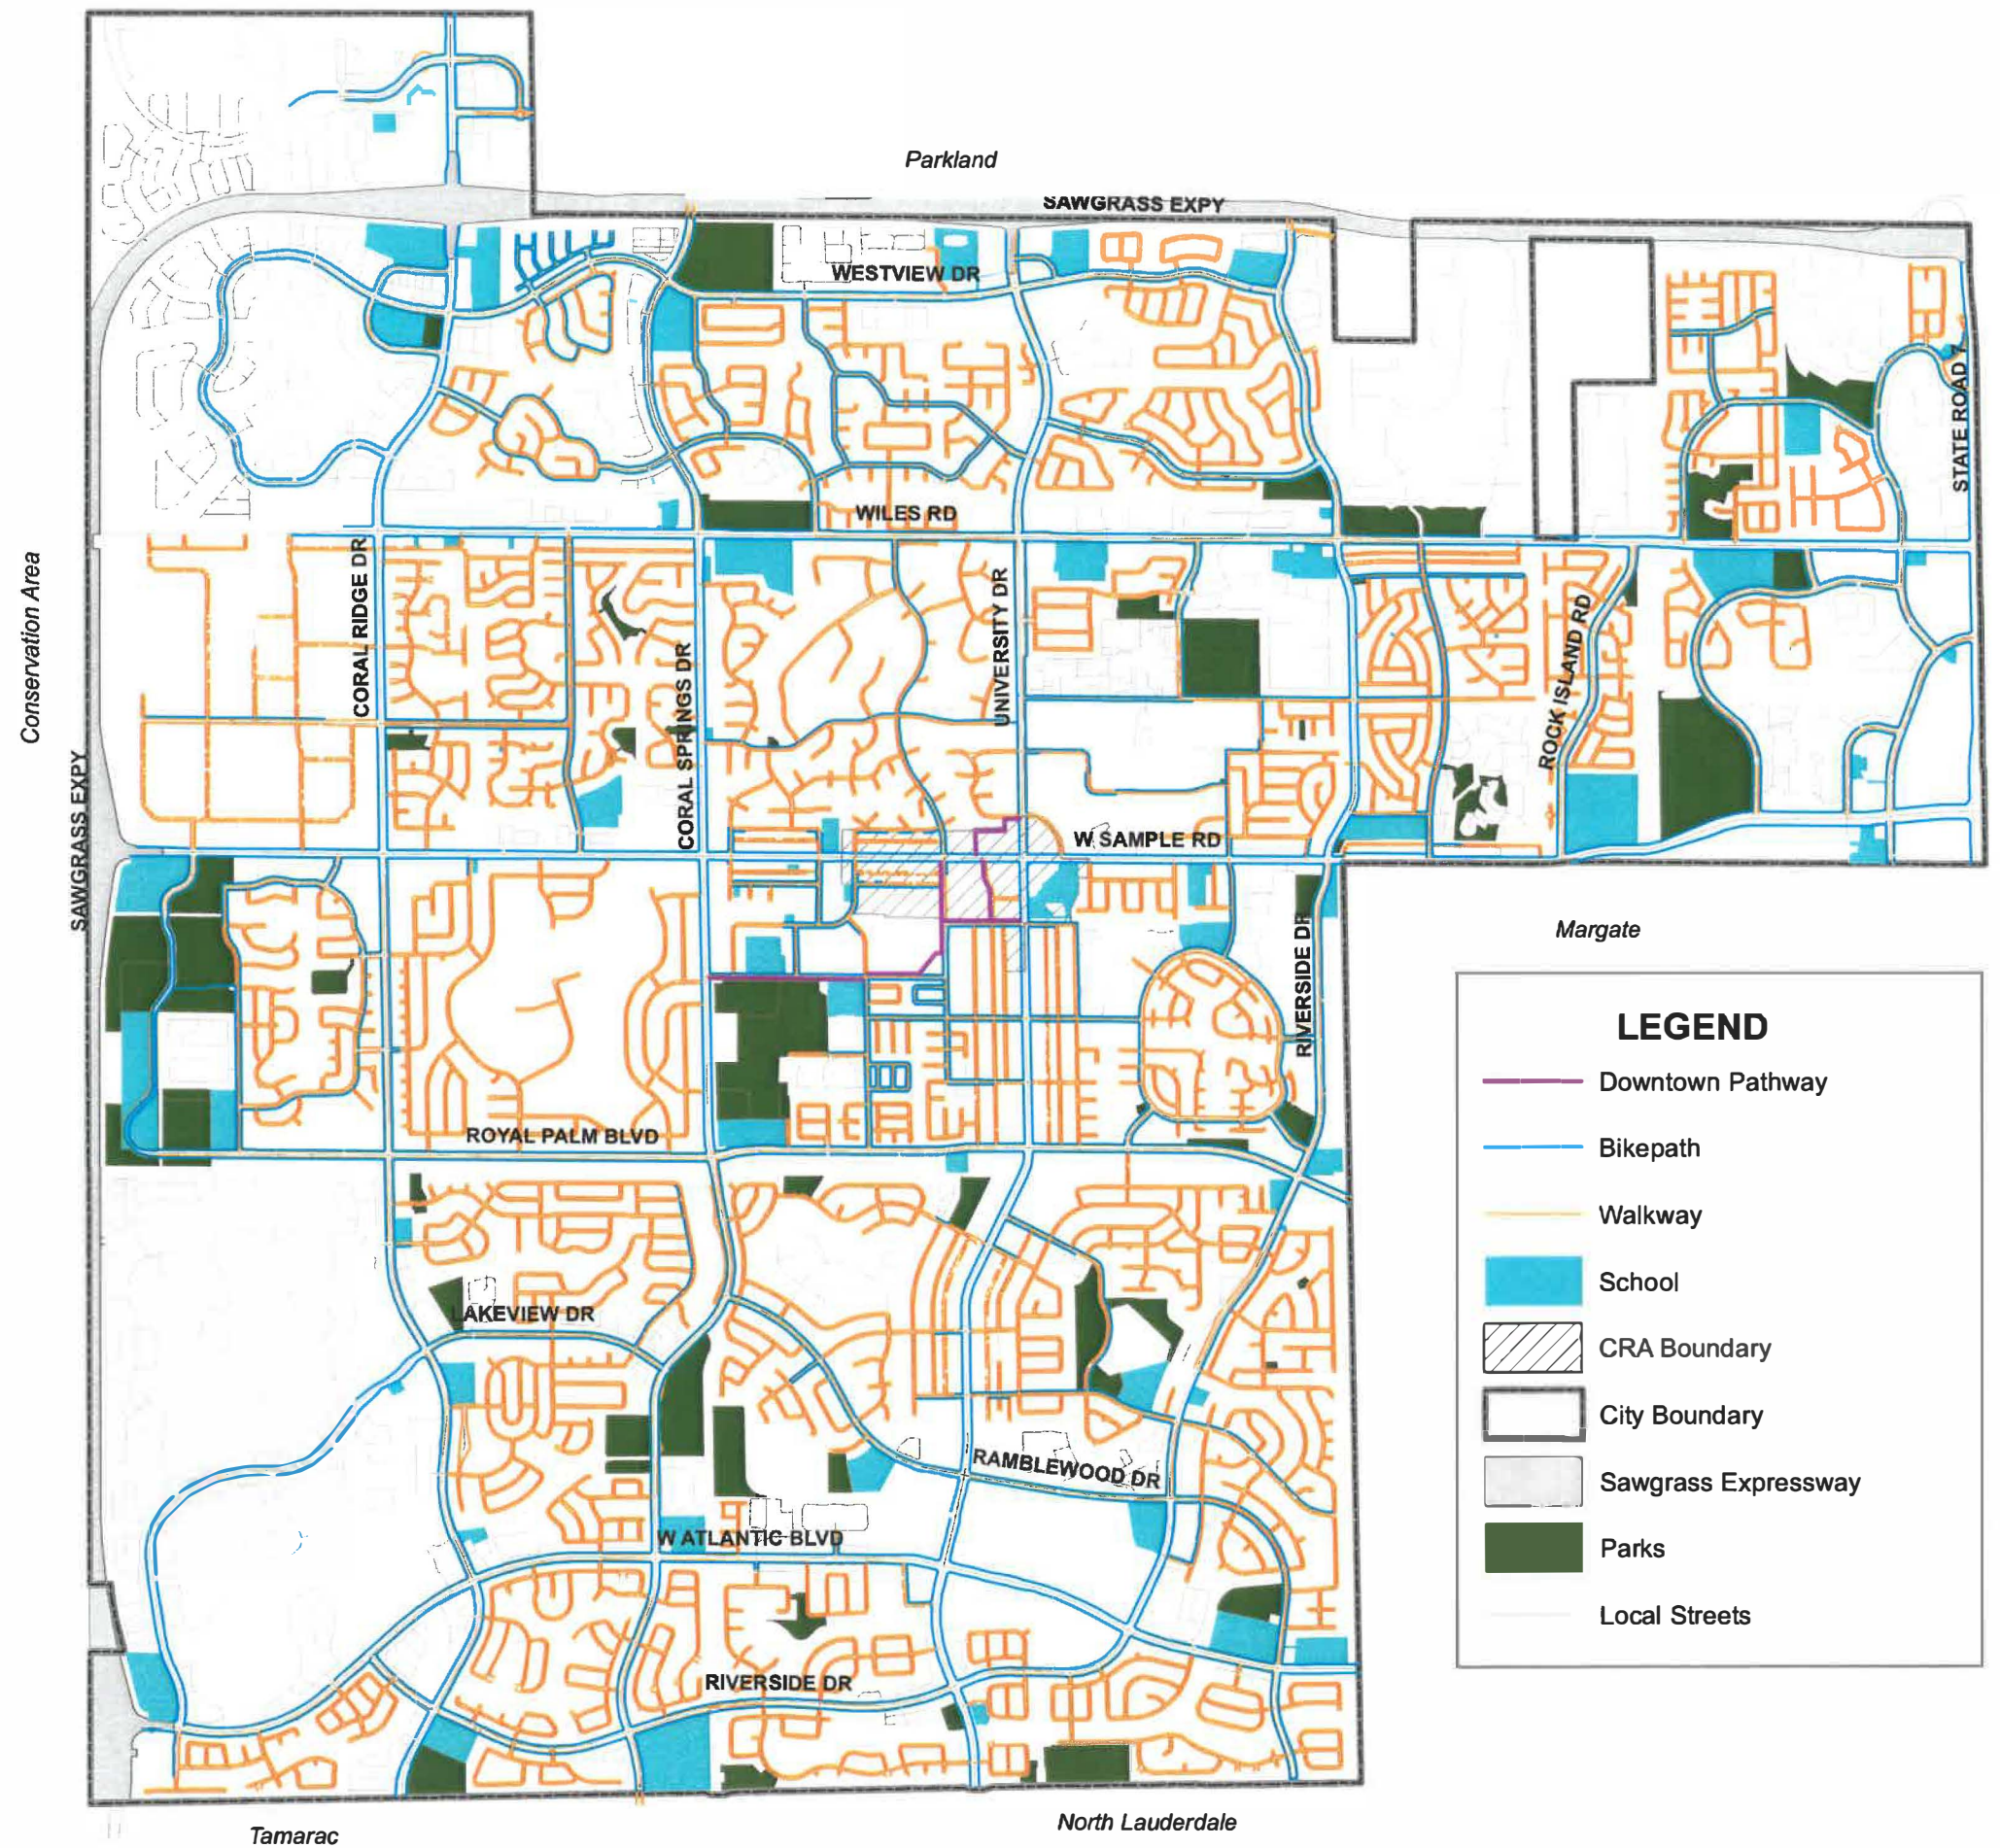

MAP 3-3

EXISTING BICYCLE AND PEDESTRIAN WAY

LEGEND

- Downtown Pathway
- Bikepath
- Walkway
- School
- CRA Boundary
- City Boundary
- Sawgrass Expressway
- Parks
- Local Streets

Comprehensive Plan
Map Series

This map is for conceptual purposes only and should not be used for legal boundary determination

8/11/2010 09:58:56 AM